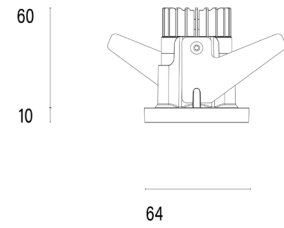

101 06 000104.012

Model

Name	Mono 060 Type 1 Recessed Downlighter
Finish	Structured White
Area	Indoor / Outdoor

System

Power (Luminaire)	6.8W
Power (System)	8W
Voltage	240V-AC
Optics	Rotationally Symmetrical Direct 40°
Colour Temperature	3000°K
Luminous Flux	680lm
TM30	Rf95 Rg103
CRI	Ra98
Lumen Maintenance	L90 B10 50000hrs
Chromacity	<3 McAdam Step Ellipse
Articulation	Fixed
Cut-Out	Round 55mm x 90mm Depth
Ingress Protection	IP44
Control Device	Remote Phase DIM (Included)
Class	III